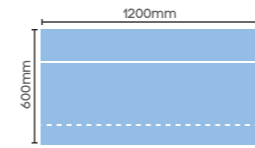

# Buckingham

Complete Seat Section L0015

Mitred Seat L0015M

Radius Corner L0032

Return End Large (Left) L0035 (LH)

Return End Small (Left) L0036 (LH)

Square Armrest L0037

Return End Large (Right) L0035 (RH)

Return End Small (Right) L0036 (RH)

Round Armrest L0038

Product ID	Description	Overall Size
L0010	Buckingham Backrest Only	-
L0020	Buckingham Seat Only	-
L0030	Buckingham Base Only	-
L0015	Buckingham Complete Seat Section	1200 x 600 x 964mm
L0015M	Buckingham Mitred Seat	1200 x 1200 x 964mm
L0016H	Buckingham Electric Heated Complete Seat	1200 x 600 x 964mm
L0032	Buckingham Radius Corner	750 x 750 x 964mm
L0035 (LH)	Buckingham Return End Large (Left)	600 x 600 x 964mm
L0035 (RH)	Buckingham Return End Large (Right)	600 x 600 x 964mm
L0036 (LH)	Buckingham Return End Small (Left)	600 x 600 x 964mm
L0036 (RH)	Buckingham Return End Small (Right)	600 x 600 x 964mm
L0037	Buckingham Square Armrest	650 x 100 x 964mm
L0038	Buckingham Round Armrest	650 x 100 x 964mm