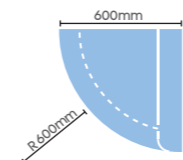

# Buckingham

Complete Seat Section L0015

Mitred Seat L0015M

Radius Corner L0032

Return End Large (Left) L0035 (LH)

Return End Small (Left) L0036 (LH)

Square Armrest L0037

Return End Large (Right) L0035 (RH)

Return End Small (Right) L0036 (RH)

Round Armrest L0038

Product ID	Description	Overall Size
L0010	Buckingham Backrest Only	-
L0020	Buckingham Seat Only	-
L0030	Buckingham Base Only	-
L0015	Buckingham Complete Seat Section	1200 x 600 x 964mm
L0015M	Buckingham Mitred Seat	1200 x 1200 x 964mm
L0016H	Buckingham Electric Heated Complete Seat	1200 x 600 x 964mm
L0032	Buckingham Radius Corner	750 x 750 x 964mm
L0035 (LH)	Buckingham Return End Large (Left)	600 x 600 x 964mm
L0035 (RH)	Buckingham Return End Large (Right)	600 x 600 x 964mm
L0036 (LH)	Buckingham Return End Small (Left)	600 x 600 x 964mm
L0036 (RH)	Buckingham Return End Small (Right)	600 x 600 x 964mm
L0037	Buckingham Square Armrest	650 x 100 x 964mm
L0038	Buckingham Round Armrest	650 x 100 x 964mm