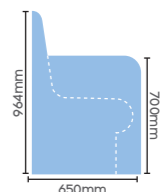

# Buckingham

Complete Seat Section L0015

Mitred Seat L0015M

Radius Corner L0032

Return End Large (Left) L0035 (LH)

Return End Small (Left) L0036 (LH)

Square Armrest L0037

Return End Large (Right) L0035 (RH)

Return End Small (Right) L0036 (RH)

Round Armrest L0038

Product ID	Description	Overall Size
L0010	Buckingham Backrest Only	-
L0020	Buckingham Seat Only	-
L0030	Buckingham Base Only	-
L0015	Buckingham Complete Seat Section	1200 x 600 x 964mm
L0015M	Buckingham Mitred Seat	1200 x 1200 x 964mm
L0016H	Buckingham Electric Heated Complete Seat	1200 x 600 x 964mm
L0032	Buckingham Radius Corner	750 x 750 x 964mm
L0035 (LH)	Buckingham Return End Large (Left)	600 x 600 x 964mm
L0035 (RH)	Buckingham Return End Large (Right)	600 x 600 x 964mm
L0036 (LH)	Buckingham Return End Small (Left)	600 x 600 x 964mm
L0036 (RH)	Buckingham Return End Small (Right)	600 x 600 x 964mm
L0037	Buckingham Square Armrest	650 x 100 x 964mm
L0038	Buckingham Round Armrest	650 x 100 x 964mm