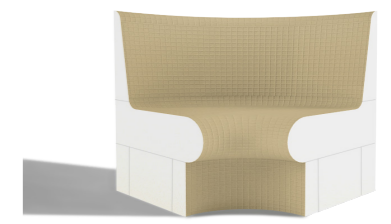

# Buckingham

Complete Seat Section L0015

Mitred Seat L0015M

Radius Corner L0032

Return End Large (Left) L0035 (LH)

Return End Small (Left) L0036 (LH)

Square Armrest L0037

Return End Large (Right) L0035 (RH)

Return End Small (Right) L0036 (RH)

Round Armrest L0038

Product ID	Description	Overall Size
L0010	Buckingham Backrest Only	-
L0020	Buckingham Seat Only	-
L0030	Buckingham Base Only	-
L0015	Buckingham Complete Seat Section	1200 x 600 x 964mm
L0015M	Buckingham Mitred Seat	1200 x 1200 x 964mm
L0016H	Buckingham Electric Heated Complete Seat	1200 x 600 x 964mm
L0032	Buckingham Radius Corner	750 x 750 x 964mm
L0035 (LH)	Buckingham Return End Large (Left)	600 x 600 x 964mm
L0035 (RH)	Buckingham Return End Large (Right)	600 x 600 x 964mm
L0036 (LH)	Buckingham Return End Small (Left)	600 x 600 x 964mm
L0036 (RH)	Buckingham Return End Small (Right)	600 x 600 x 964mm
L0037	Buckingham Square Armrest	650 x 100 x 964mm
L0038	Buckingham Round Armrest	650 x 100 x 964mm