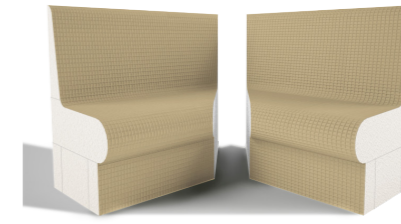

# Buckingham

Complete Seat Section L0015

Mitred Seat L0015M

Radius Corner L0032

Return End Large (Left) L0035 (LH)

Return End Small (Left) L0036 (LH)

Square Armrest L0037

Return End Large (Right) L0035 (RH)

Return End Small (Right) L0036 (RH)

Round Armrest L0038

Product ID	Description	Overall Size
L0010	Buckingham Backrest Only	-
L0020	Buckingham Seat Only	-
L0030	Buckingham Base Only	-
L0015	Buckingham Complete Seat Section	1200 x 600 x 964mm
L0015M	Buckingham Mitred Seat	1200 x 1200 x 964mm
L0016H	Buckingham Electric Heated Complete Seat	1200 x 600 x 964mm
L0032	Buckingham Radius Corner	750 x 750 x 964mm
L0035 (LH)	Buckingham Return End Large (Left)	600 x 600 x 964mm
L0035 (RH)	Buckingham Return End Large (Right)	600 x 600 x 964mm
L0036 (LH)	Buckingham Return End Small (Left)	600 x 600 x 964mm
L0036 (RH)	Buckingham Return End Small (Right)	600 x 600 x 964mm
L0037	Buckingham Square Armrest	650 x 100 x 964mm
L0038	Buckingham Round Armrest	650 x 100 x 964mm