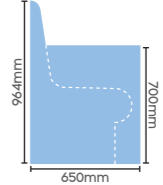

# Buckingham

Complete Seat Section L0015

Mitred Seat L0015M

Radius Corner L0032

Return End Large (Left) L0035 (LH)

Return End Small (Left) L0036 (LH)

Square Armrest L0037

Return End Large (Right) L0035 (RH)

Return End Small (Right) L0036 (RH)

Round Armrest L0038

Product ID	Description	Overall Size
L0010	Buckingham Backrest Only	-
L0020	Buckingham Seat Only	-
L0030	Buckingham Base Only	-
L0015	Buckingham Complete Seat Section	1200 x 600 x 964mm
L0015M	Buckingham Mitred Seat	1200 x 1200 x 964mm
L0016H	Buckingham Electric Heated Complete Seat	1200 x 600 x 964mm
L0032	Buckingham Radius Corner	750 x 750 x 964mm
L0035 (LH)	Buckingham Return End Large (Left)	600 x 600 x 964mm
L0035 (RH)	Buckingham Return End Large (Right)	600 x 600 x 964mm
L0036 (LH)	Buckingham Return End Small (Left)	600 x 600 x 964mm
L0036 (RH)	Buckingham Return End Small (Right)	600 x 600 x 964mm
L0037	Buckingham Square Armrest	650 x 100 x 964mm
L0038	Buckingham Round Armrest	650 x 100 x 964mm