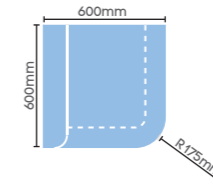

# Buckingham

Complete Seat Section L0015

Mitred Seat L0015M

Radius Corner L0032

Return End Large (Left) L0035 (LH)

Return End Small (Left) L0036 (LH)

Square Armrest L0037

Return End Large (Right) L0035 (RH)

Return End Small (Right) L0036 (RH)

Round Armrest L0038

Product ID	Description	Overall Size
L0010	Buckingham Backrest Only	-
L0020	Buckingham Seat Only	-
L0030	Buckingham Base Only	-
L0015	Buckingham Complete Seat Section	1200 x 600 x 964mm
L0015M	Buckingham Mitred Seat	1200 x 1200 x 964mm
L0016H	Buckingham Electric Heated Complete Seat	1200 x 600 x 964mm
L0032	Buckingham Radius Corner	750 x 750 x 964mm
L0035 (LH)	Buckingham Return End Large (Left)	600 x 600 x 964mm
L0035 (RH)	Buckingham Return End Large (Right)	600 x 600 x 964mm
L0036 (LH)	Buckingham Return End Small (Left)	600 x 600 x 964mm
L0036 (RH)	Buckingham Return End Small (Right)	600 x 600 x 964mm
L0037	Buckingham Square Armrest	650 x 100 x 964mm
L0038	Buckingham Round Armrest	650 x 100 x 964mm