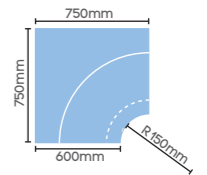

# Buckingham

Complete Seat Section L0015

Mitred Seat L0015M

Radius Corner L0032

Return End Large (Left) L0035 (LH)

Return End Small (Left) L0036 (LH)

Square Armrest L0037

Return End Large (Right) L0035 (RH)

Return End Small (Right) L0036 (RH)

Round Armrest L0038

Product ID	Description	Overall Size
L0010	Buckingham Backrest Only	-
L0020	Buckingham Seat Only	-
L0030	Buckingham Base Only	-
L0015	Buckingham Complete Seat Section	1200 x 600 x 964mm
L0015M	Buckingham Mitred Seat	1200 x 1200 x 964mm
L0016H	Buckingham Electric Heated Complete Seat	1200 x 600 x 964mm
L0032	Buckingham Radius Corner	750 x 750 x 964mm
L0035 (LH)	Buckingham Return End Large (Left)	600 x 600 x 964mm
L0035 (RH)	Buckingham Return End Large (Right)	600 x 600 x 964mm
L0036 (LH)	Buckingham Return End Small (Left)	600 x 600 x 964mm
L0036 (RH)	Buckingham Return End Small (Right)	600 x 600 x 964mm
L0037	Buckingham Square Armrest	650 x 100 x 964mm
L0038	Buckingham Round Armrest	650 x 100 x 964mm