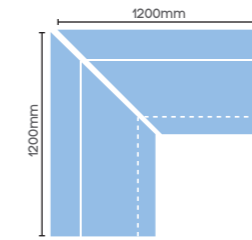

# Buckingham

Complete Seat Section L0015

Mitred Seat L0015M

Radius Corner L0032

Return End Large (Left) L0035 (LH)

Return End Small (Left) L0036 (LH)

Square Armrest L0037

Return End Large (Right) L0035 (RH)

Return End Small (Right) L0036 (RH)

Round Armrest L0038

Product ID	Description	Overall Size
L0010	Buckingham Backrest Only	-
L0020	Buckingham Seat Only	-
L0030	Buckingham Base Only	-
L0015	Buckingham Complete Seat Section	1200 x 600 x 964mm
L0015M	Buckingham Mitred Seat	1200 x 1200 x 964mm
L0016H	Buckingham Electric Heated Complete Seat	1200 x 600 x 964mm
L0032	Buckingham Radius Corner	750 x 750 x 964mm
L0035 (LH)	Buckingham Return End Large (Left)	600 x 600 x 964mm
L0035 (RH)	Buckingham Return End Large (Right)	600 x 600 x 964mm
L0036 (LH)	Buckingham Return End Small (Left)	600 x 600 x 964mm
L0036 (RH)	Buckingham Return End Small (Right)	600 x 600 x 964mm
L0037	Buckingham Square Armrest	650 x 100 x 964mm
L0038	Buckingham Round Armrest	650 x 100 x 964mm