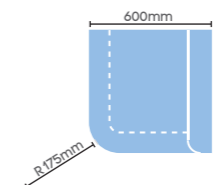

# Buckingham

Complete Seat Section L0015

Mitred Seat L0015M

Radius Corner L0032

Return End Large (Left) L0035 (LH)

Return End Small (Left) L0036 (LH)

Square Armrest L0037

Return End Large (Right) L0035 (RH)

Return End Small (Right) L0036 (RH)

Round Armrest L0038

Product ID	Description	Overall Size
L0010	Buckingham Backrest Only	-
L0020	Buckingham Seat Only	-
L0030	Buckingham Base Only	-
L0015	Buckingham Complete Seat Section	1200 x 600 x 964mm
L0015M	Buckingham Mitred Seat	1200 x 1200 x 964mm
L0016H	Buckingham Electric Heated Complete Seat	1200 x 600 x 964mm
L0032	Buckingham Radius Corner	750 x 750 x 964mm
L0035 (LH)	Buckingham Return End Large (Left)	600 x 600 x 964mm
L0035 (RH)	Buckingham Return End Large (Right)	600 x 600 x 964mm
L0036 (LH)	Buckingham Return End Small (Left)	600 x 600 x 964mm
L0036 (RH)	Buckingham Return End Small (Right)	600 x 600 x 964mm
L0037	Buckingham Square Armrest	650 x 100 x 964mm
L0038	Buckingham Round Armrest	650 x 100 x 964mm