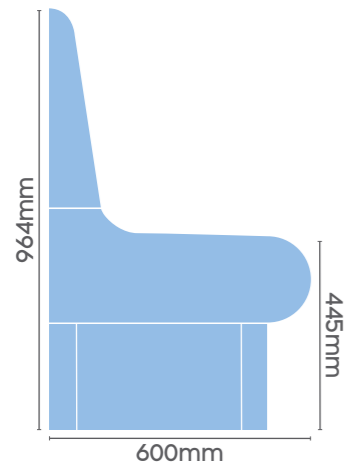

# Buckingham

Complete Seat Section L0015

Mitred Seat L0015M

Radius Corner L0032

Return End Large (Left) L0035 (LH)

Return End Small (Left) L0036 (LH)

Square Armrest L0037

Return End Large (Right) L0035 (RH)

Return End Small (Right) L0036 (RH)

Round Armrest L0038

Product ID	Description	Overall Size
L0010	Buckingham Backrest Only	-
L0020	Buckingham Seat Only	-
L0030	Buckingham Base Only	-
L0015	Buckingham Complete Seat Section	1200 x 600 x 964mm
L0015M	Buckingham Mitred Seat	1200 x 1200 x 964mm
L0016H	Buckingham Electric Heated Complete Seat	1200 x 600 x 964mm
L0032	Buckingham Radius Corner	750 x 750 x 964mm
L0035 (LH)	Buckingham Return End Large (Left)	600 x 600 x 964mm
L0035 (RH)	Buckingham Return End Large (Right)	600 x 600 x 964mm
L0036 (LH)	Buckingham Return End Small (Left)	600 x 600 x 964mm
L0036 (RH)	Buckingham Return End Small (Right)	600 x 600 x 964mm
L0037	Buckingham Square Armrest	650 x 100 x 964mm
L0038	Buckingham Round Armrest	650 x 100 x 964mm