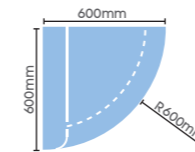

# Buckingham

Complete Seat Section L0015

Mitred Seat L0015M

Radius Corner L0032

Return End Large (Left) L0035 (LH)

Return End Small (Left) L0036 (LH)

Square Armrest L0037

Return End Large (Right) L0035 (RH)

Return End Small (Right) L0036 (RH)

Round Armrest L0038

Product ID	Description	Overall Size
L0010	Buckingham Backrest Only	-
L0020	Buckingham Seat Only	-
L0030	Buckingham Base Only	-
L0015	Buckingham Complete Seat Section	1200 x 600 x 964mm
L0015M	Buckingham Mitred Seat	1200 x 1200 x 964mm
L0016H	Buckingham Electric Heated Complete Seat	1200 x 600 x 964mm
L0032	Buckingham Radius Corner	750 x 750 x 964mm
L0035 (LH)	Buckingham Return End Large (Left)	600 x 600 x 964mm
L0035 (RH)	Buckingham Return End Large (Right)	600 x 600 x 964mm
L0036 (LH)	Buckingham Return End Small (Left)	600 x 600 x 964mm
L0036 (RH)	Buckingham Return End Small (Right)	600 x 600 x 964mm
L0037	Buckingham Square Armrest	650 x 100 x 964mm
L0038	Buckingham Round Armrest	650 x 100 x 964mm