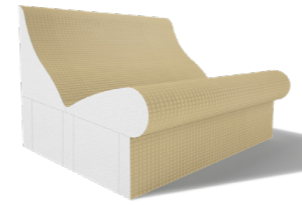

Kent

Complete Seat Section L0235

Mitred Seat Section L0235M

Radius Corner L0242

Return End L0245

Kent Seating Drain Element L0232

Product ID	Description	Overall Size
L0231	Kent Backrest Only	-
L0230	Kent Seat Only	-
L0240	Kent Base Only	-
L0235	Kent Complete Seat Section	1200 x 1040 x 860mm
L0235M	Kent Mitred Seat	1200 x 1200 x 860mm
L0240	Kent Electric Heated Complete Seat	1200 x 1040 x 860mm
L0242	Kent Radius Corner	1200 x 1200 x 860mm
L0245	Kent Return End	1040 x 1040 x 860mm
L0232	Kent Seating Drain Element	--