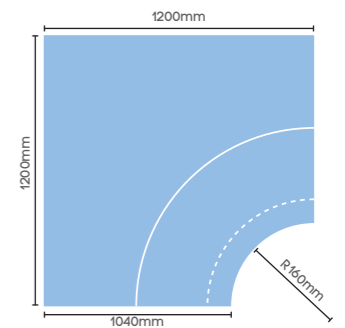

Kent

Complete Seat Section L0235

Mitred Seat Section L0235M

Radius Corner L0242

Return End L0245

Kent Seating Drain Element L0232

Product ID	Description	Overall Size
L0231	Kent Backrest Only	-
L0230	Kent Seat Only	-
L0240	Kent Base Only	-
L0235	Kent Complete Seat Section	1200 x 1040 x 860mm
L0235M	Kent Mitred Seat	1200 x 1200 x 860mm
L0240	Kent Electric Heated Complete Seat	1200 x 1040 x 860mm
L0242	Kent Radius Corner	1200 x 1200 x 860mm
L0245	Kent Return End	1040 x 1040 x 860mm
L0232	Kent Seating Drain Element	--