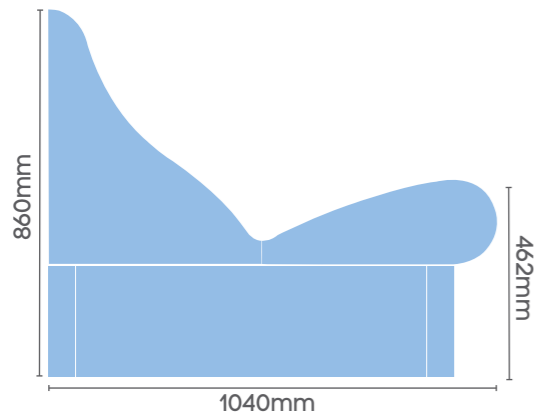

Kent

Complete Seat Section L0235

Mitred Seat Section L0235M

Radius Corner L0242

Return End L0245

Kent Seating Drain Element L0232

Product ID	Description	Overall Size
L0231	Kent Backrest Only	-
L0230	Kent Seat Only	-
L0240	Kent Base Only	-
L0235	Kent Complete Seat Section	1200 x 1040 x 860mm
L0235M	Kent Mitred Seat	1200 x 1200 x 860mm
L0240	Kent Electric Heated Complete Seat	1200 x 1040 x 860mm
L0242	Kent Radius Corner	1200 x 1200 x 860mm
L0245	Kent Return End	1040 x 1040 x 860mm
L0232	Kent Seating Drain Element	--