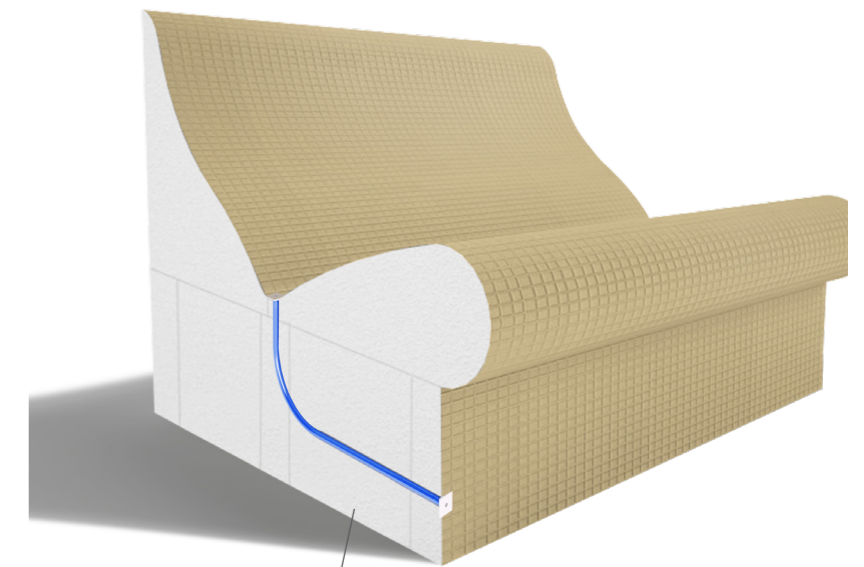

Kent

Complete Seat Section L0235

Mitred Seat Section L0235M

Radius Corner L0242

Return End L0245

Kent Seating Drain Element L0232

Product ID	Description	Overall Size
L0231	Kent Backrest Only	-
L0230	Kent Seat Only	-
L0240	Kent Base Only	-
L0235	Kent Complete Seat Section	1200 x 1040 x 860mm
L0235M	Kent Mitred Seat	1200 x 1200 x 860mm
L0240	Kent Electric Heated Complete Seat	1200 x 1040 x 860mm
L0242	Kent Radius Corner	1200 x 1200 x 860mm
L0245	Kent Return End	1040 x 1040 x 860mm
L0232	Kent Seating Drain Element	--