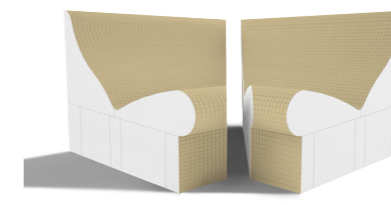

Kent

Complete Seat Section L0235

Mitred Seat Section L0235M

Radius Corner L0242

Return End L0245

Kent Seating Drain Element L0232

Product ID	Description	Overall Size
L0231	Kent Backrest Only	-
L0230	Kent Seat Only	-
L0240	Kent Base Only	-
L0235	Kent Complete Seat Section	1200 x 1040 x 860mm
L0235M	Kent Mitred Seat	1200 x 1200 x 860mm
L0240	Kent Electric Heated Complete Seat	1200 x 1040 x 860mm
L0242	Kent Radius Corner	1200 x 1200 x 860mm
L0245	Kent Return End	1040 x 1040 x 860mm
L0232	Kent Seating Drain Element	--