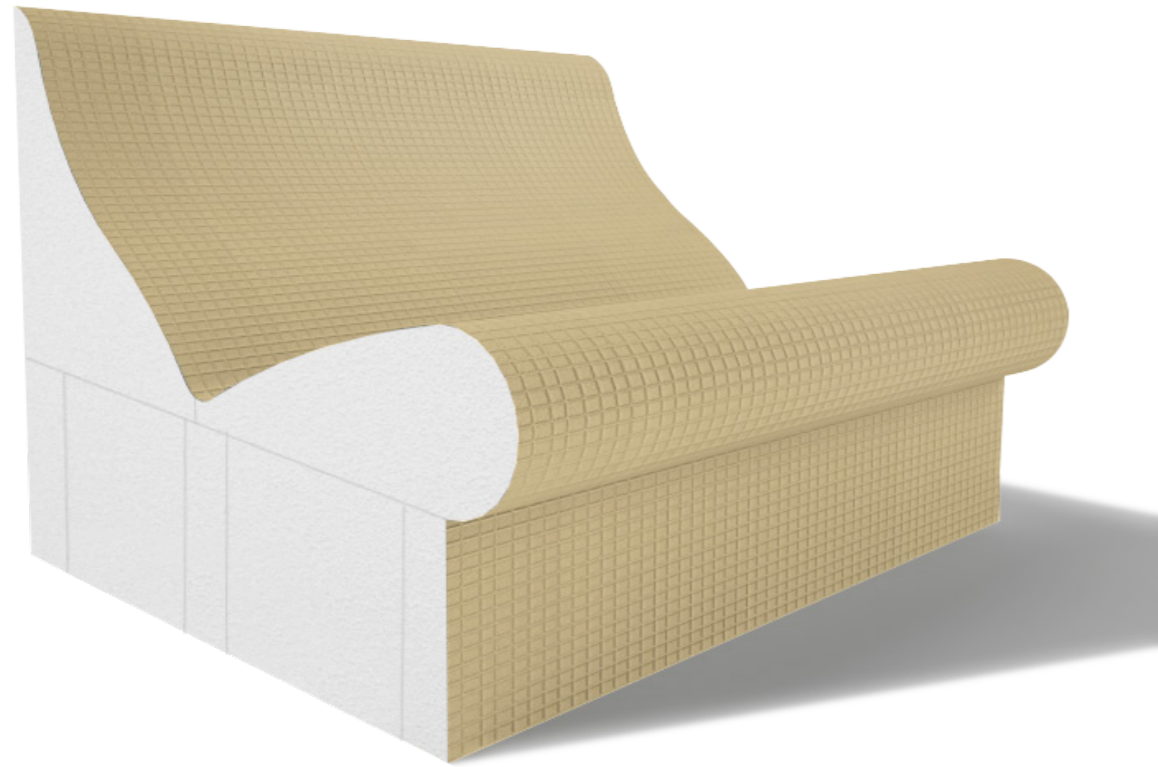

Kent

Complete Seat Section L0235

Mitred Seat Section L0235M

Radius Corner L0242

Return End L0245

Kent Seating Drain Element L0232

Product ID	Description	Overall Size
L0231	Kent Backrest Only	-
L0230	Kent Seat Only	-
L0240	Kent Base Only	-
L0235	Kent Complete Seat Section	1200 x 1040 x 860mm
L0235M	Kent Mitred Seat	1200 x 1200 x 860mm
L0240	Kent Electric Heated Complete Seat	1200 x 1040 x 860mm
L0242	Kent Radius Corner	1200 x 1200 x 860mm
L0245	Kent Return End	1040 x 1040 x 860mm
L0232	Kent Seating Drain Element	--