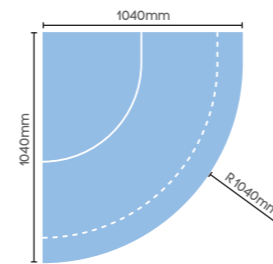

Kent

Complete Seat Section L0235

Mitred Seat Section L0235M

Radius Corner L0242

Return End L0245

Kent Seating Drain Element L0232

Product ID	Description	Overall Size
L0231	Kent Backrest Only	-
L0230	Kent Seat Only	-
L0240	Kent Base Only	-
L0235	Kent Complete Seat Section	1200 x 1040 x 860mm
L0235M	Kent Mitred Seat	1200 x 1200 x 860mm
L0240	Kent Electric Heated Complete Seat	1200 x 1040 x 860mm
L0242	Kent Radius Corner	1200 x 1200 x 860mm
L0245	Kent Return End	1040 x 1040 x 860mm
L0232	Kent Seating Drain Element	--