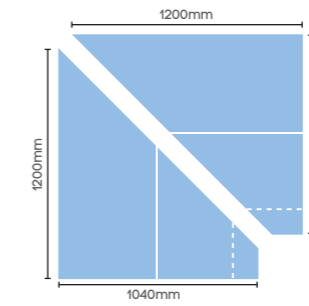

Kent

Complete Seat Section L0235

Mitred Seat Section L0235M

Radius Corner L0242

Return End L0245

Kent Seating Drain Element L0232

Product ID	Description	Overall Size
L0231	Kent Backrest Only	-
L0230	Kent Seat Only	-
L0240	Kent Base Only	-
L0235	Kent Complete Seat Section	1200 x 1040 x 860mm
L0235M	Kent Mitred Seat	1200 x 1200 x 860mm
L0240	Kent Electric Heated Complete Seat	1200 x 1040 x 860mm
L0242	Kent Radius Corner	1200 x 1200 x 860mm
L0245	Kent Return End	1040 x 1040 x 860mm
L0232	Kent Seating Drain Element	--