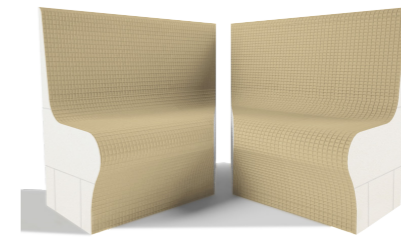

Lincoln

Product ID	Description	Overall Size
L0250	Lincoln Backrest Only	-
L0251	Lincoln Seat Only	-
L0260	Lincoln Base Only	-
L0255	Lincoln Complete Seat Section	1200 x 580 x 1000mm
L0225M	Lincoln Mitred Seat	1200 x 1200 x 1000mm
L0256H	Lincoln Electric Heated Complete Seat	1200 x 580 x 1000mm
L0262	Lincoln Radius Corner	750 x 750 x 1000mm
L0265 (LH)	Lincoln Return End Large (Left)	580 x 580 x 1000mm
L0266 (LH)	Lincoln Return End Small (Left)	580 x 580 x 1000mm
L0265 (RH)	Lincoln Return End Large (Right)	580 x 580 x 1000mm
L0266 (RH)	Lincoln Return End Small (Right)	580 x 580 x 1000mm
L0267	Lincoln Square Armrest	630 x 100 x 1000mm
L0268	Lincoln Round Armrest	630 x 100 x 1000mm

Complete Seat Section L0255

Mitred Seat L0255M

Radius Corner L0262

Return End Large (Left) L0265 (LH)

Return End Small (Left) L0266 (LH)

Square Armrest L0267

Return End Large (Right) L0265 (RH)

Return End Small (Right) L0266 (RH)

Round Armrest L0268