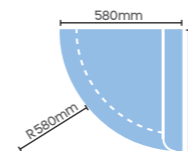

Lincoln

Product ID	Description	Overall Size
L0250	Lincoln Backrest Only	-
L0251	Lincoln Seat Only	-
L0260	Lincoln Base Only	-
L0255	Lincoln Complete Seat Section	1200 x 580 x 1000mm
L0225M	Lincoln Mitred Seat	1200 x 1200 x 1000mm
L0256H	Lincoln Electric Heated Complete Seat	1200 x 580 x 1000mm
L0262	Lincoln Radius Corner	750 x 750 x 1000mm
L0265 (LH)	Lincoln Return End Large (Left)	580 x 580 x 1000mm
L0266 (LH)	Lincoln Return End Small (Left)	580 x 580 x 1000mm
L0265 (RH)	Lincoln Return End Large (Right)	580 x 580 x 1000mm
L0266 (RH)	Lincoln Return End Small (Right)	580 x 580 x 1000mm
L0267	Lincoln Square Armrest	630 x 100 x 1000mm
L0268	Lincoln Round Armrest	630 x 100 x 1000mm

Complete Seat Section L0255

Mitred Seat L0255M

Radius Corner L0262

Return End Large (Left) L0265 (LH)

Return End Small (Left) L0266 (LH)

Square Armrest L0267

Return End Large (Right) L0265 (RH)

Return End Small (Right) L0266 (RH)