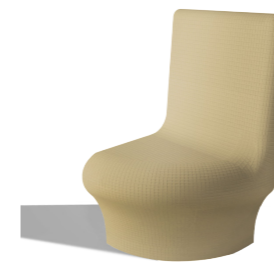

Lincoln

Product ID	Description	Overall Size
L0250	Lincoln Backrest Only	-
L0251	Lincoln Seat Only	-
L0260	Lincoln Base Only	-
L0255	Lincoln Complete Seat Section	1200 x 580 x 1000mm
L0225M	Lincoln Mitred Seat	1200 x 1200 x 1000mm
L0256H	Lincoln Electric Heated Complete Seat	1200 x 580 x 1000mm
L0262	Lincoln Radius Corner	750 x 750 x 1000mm
L0265 (LH)	Lincoln Return End Large (Left)	580 x 580 x 1000mm
L0266 (LH)	Lincoln Return End Small (Left)	580 x 580 x 1000mm
L0265 (RH)	Lincoln Return End Large (Right)	580 x 580 x 1000mm
L0266 (RH)	Lincoln Return End Small (Right)	580 x 580 x 1000mm
L0267	Lincoln Square Armrest	630 x 100 x 1000mm
L0268	Lincoln Round Armrest	630 x 100 x 1000mm

Complete Seat Section L0255

Mitred Seat L0255M

Radius Corner L0262

Return End Large (Left) L0265 (LH)

Return End Small (Left) L0266 (LH)

Square Armrest L0267

Return End Large (Right) L0265 (RH)

Return End Small (Right) L0266 (RH)

Round Armrest L0268