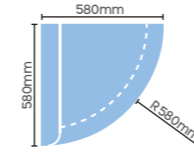

Lincoln

Product ID	Description	Overall Size
L0250	Lincoln Backrest Only	-
L0251	Lincoln Seat Only	-
L0260	Lincoln Base Only	-
L0255	Lincoln Complete Seat Section	1200 x 580 x 1000mm
L0225M	Lincoln Mitred Seat	1200 x 1200 x 1000mm
L0256H	Lincoln Electric Heated Complete Seat	1200 x 580 x 1000mm
L0262	Lincoln Radius Corner	750 x 750 x 1000mm
L0265 (LH)	Lincoln Return End Large (Left)	580 x 580 x 1000mm
L0266 (LH)	Lincoln Return End Small (Left)	580 x 580 x 1000mm
L0265 (RH)	Lincoln Return End Large (Right)	580 x 580 x 1000mm
L0266 (RH)	Lincoln Return End Small (Right)	580 x 580 x 1000mm
L0267	Lincoln Square Armrest	630 x 100 x 1000mm
L0268	Lincoln Round Armrest	630 x 100 x 1000mm

Complete Seat Section L0255

Mitred Seat L0255M

Radius Corner L0262

Return End Large (Left) L0265 (LH)

Return End Small (Left) L0266 (LH)

Square Armrest L0267

Return End Large (Right) L0265 (RH)

Return End Small (Right) L0266 (RH)