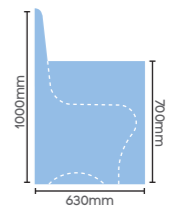

Lincoln

Product ID	Description	Overall Size
L0250	Lincoln Backrest Only	-
L0251	Lincoln Seat Only	-
L0260	Lincoln Base Only	-
L0255	Lincoln Complete Seat Section	1200 x 580 x 1000mm
L0225M	Lincoln Mitred Seat	1200 x 1200 x 1000mm
L0256H	Lincoln Electric Heated Complete Seat	1200 x 580 x 1000mm
L0262	Lincoln Radius Corner	750 x 750 x 1000mm
L0265 (LH)	Lincoln Return End Large (Left)	580 x 580 x 1000mm
L0266 (LH)	Lincoln Return End Small (Left)	580 x 580 x 1000mm
L0265 (RH)	Lincoln Return End Large (Right)	580 x 580 x 1000mm
L0266 (RH)	Lincoln Return End Small (Right)	580 x 580 x 1000mm
L0267	Lincoln Square Armrest	630 x 100 x 1000mm
L0268	Lincoln Round Armrest	630 x 100 x 1000mm

Complete Seat Section L0255

Mitred Seat L0255M

Radius Corner L0262

Return End Large (Left) L0265 (LH)

Return End Small (Left) L0266 (LH)

Square Armrest L0267

Return End Large (Right) L0265 (RH)

Return End Small (Right) L0266 (RH)