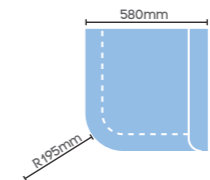

Lincoln

Product ID	Description	Overall Size
L0250	Lincoln Backrest Only	-
L0251	Lincoln Seat Only	-
L0260	Lincoln Base Only	-
L0255	Lincoln Complete Seat Section	1200 x 580 x 1000mm
L0225M	Lincoln Mitred Seat	1200 x 1200 x 1000mm
L0256H	Lincoln Electric Heated Complete Seat	1200 x 580 x 1000mm
L0262	Lincoln Radius Corner	750 x 750 x 1000mm
L0265 (LH)	Lincoln Return End Large (Left)	580 x 580 x 1000mm
L0266 (LH)	Lincoln Return End Small (Left)	580 x 580 x 1000mm
L0265 (RH)	Lincoln Return End Large (Right)	580 x 580 x 1000mm
L0266 (RH)	Lincoln Return End Small (Right)	580 x 580 x 1000mm
L0267	Lincoln Square Armrest	630 x 100 x 1000mm
L0268	Lincoln Round Armrest	630 x 100 x 1000mm

Complete Seat Section L0255

Mitred Seat L0255M

Radius Corner L0262

Return End Large (Left) L0265 (LH)

Return End Small (Left) L0266 (LH)

Square Armrest L0267

Return End Large (Right) L0265 (RH)

Return End Small (Right) L0266 (RH)