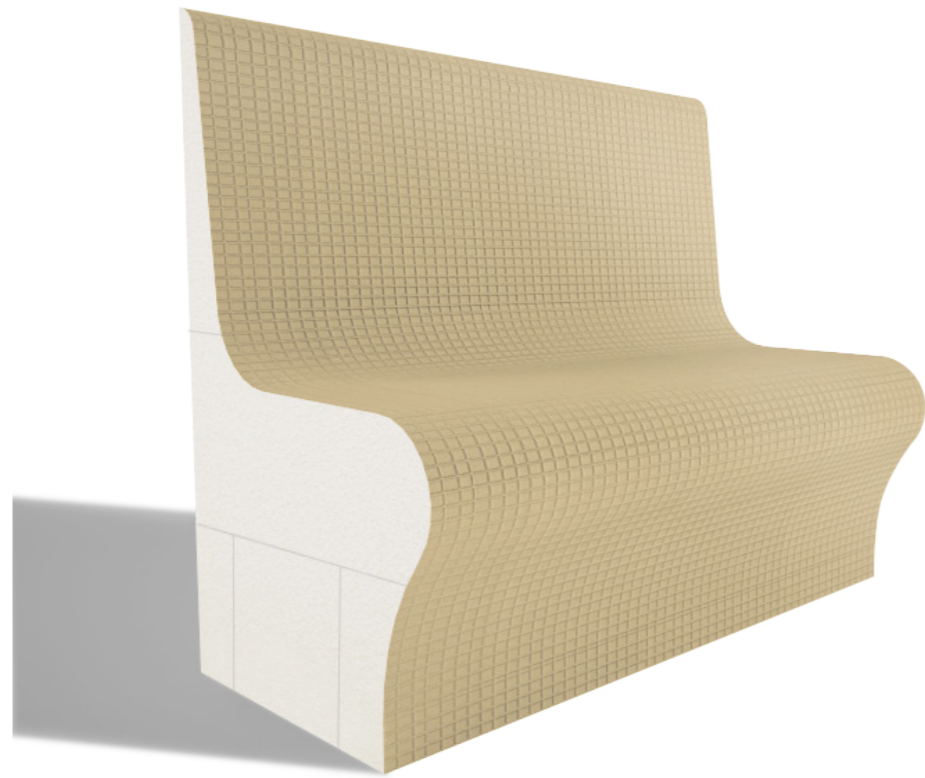

Lincoln

Product ID	Description	Overall Size
L0250	Lincoln Backrest Only	-
L0251	Lincoln Seat Only	-
L0260	Lincoln Base Only	-
L0255	Lincoln Complete Seat Section	1200 x 580 x 1000mm
L0225M	Lincoln Mitred Seat	1200 x 1200 x 1000mm
L0256H	Lincoln Electric Heated Complete Seat	1200 x 580 x 1000mm
L0262	Lincoln Radius Corner	750 x 750 x 1000mm
L0265 (LH)	Lincoln Return End Large (Left)	580 x 580 x 1000mm
L0266 (LH)	Lincoln Return End Small (Left)	580 x 580 x 1000mm
L0265 (RH)	Lincoln Return End Large (Right)	580 x 580 x 1000mm
L0266 (RH)	Lincoln Return End Small (Right)	580 x 580 x 1000mm
L0267	Lincoln Square Armrest	630 x 100 x 1000mm
L0268	Lincoln Round Armrest	630 x 100 x 1000mm

Complete Seat Section L0255

Mitred Seat L0255M

Radius Corner L0262

Return End Large (Left) L0265 (LH)

Return End Small (Left) L0266 (LH)

Square Armrest L0267

Return End Large (Right) L0265 (RH)

Return End Small (Right) L0266 (RH)

Round Armrest L0268