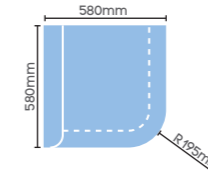

Lincoln

Product ID	Description	Overall Size
L0250	Lincoln Backrest Only	-
L0251	Lincoln Seat Only	-
L0260	Lincoln Base Only	-
L0255	Lincoln Complete Seat Section	1200 x 580 x 1000mm
L0225M	Lincoln Mitred Seat	1200 x 1200 x 1000mm
L0256H	Lincoln Electric Heated Complete Seat	1200 x 580 x 1000mm
L0262	Lincoln Radius Corner	750 x 750 x 1000mm
L0265 (LH)	Lincoln Return End Large (Left)	580 x 580 x 1000mm
L0266 (LH)	Lincoln Return End Small (Left)	580 x 580 x 1000mm
L0265 (RH)	Lincoln Return End Large (Right)	580 x 580 x 1000mm
L0266 (RH)	Lincoln Return End Small (Right)	580 x 580 x 1000mm
L0267	Lincoln Square Armrest	630 x 100 x 1000mm
L0268	Lincoln Round Armrest	630 x 100 x 1000mm

Complete Seat Section L0255

Mitred Seat L0255M

Radius Corner L0262

Return End Large (Left) L0265 (LH)

Return End Small (Left) L0266 (LH)

Square Armrest L0267

Return End Large (Right) L0265 (RH)

Return End Small (Right) L0266 (RH)