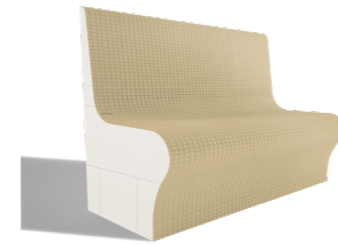

Lincoln

Product ID	Description	Overall Size
L0250	Lincoln Backrest Only	-
L0251	Lincoln Seat Only	-
L0260	Lincoln Base Only	-
L0255	Lincoln Complete Seat Section	1200 x 580 x 1000mm
L0225M	Lincoln Mitred Seat	1200 x 1200 x 1000mm
L0256H	Lincoln Electric Heated Complete Seat	1200 x 580 x 1000mm
L0262	Lincoln Radius Corner	750 x 750 x 1000mm
L0265 (LH)	Lincoln Return End Large (Left)	580 x 580 x 1000mm
L0266 (LH)	Lincoln Return End Small (Left)	580 x 580 x 1000mm
L0265 (RH)	Lincoln Return End Large (Right)	580 x 580 x 1000mm
L0266 (RH)	Lincoln Return End Small (Right)	580 x 580 x 1000mm
L0267	Lincoln Square Armrest	630 x 100 x 1000mm
L0268	Lincoln Round Armrest	630 x 100 x 1000mm

Complete Seat Section L0255

Mitred Seat L0255M

Radius Corner L0262

Return End Large (Left) L0265 (LH)

Return End Small (Left) L0266 (LH)

Square Armrest L0267

Return End Large (Right) L0265 (RH)

Return End Small (Right) L0266 (RH)

Round Armrest L0268