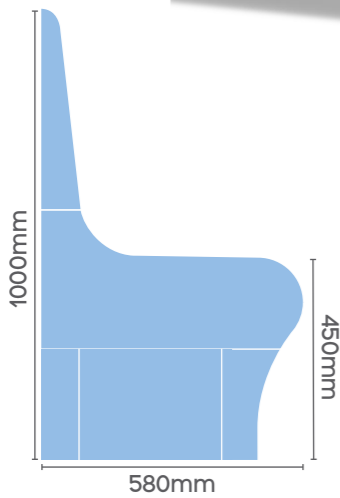

Lincoln

Product ID	Description	Overall Size
L0250	Lincoln Backrest Only	-
L0251	Lincoln Seat Only	-
L0260	Lincoln Base Only	-
L0255	Lincoln Complete Seat Section	1200 x 580 x 1000mm
L0225M	Lincoln Mitred Seat	1200 x 1200 x 1000mm
L0256H	Lincoln Electric Heated Complete Seat	1200 x 580 x 1000mm
L0262	Lincoln Radius Corner	750 x 750 x 1000mm
L0265 (LH)	Lincoln Return End Large (Left)	580 x 580 x 1000mm
L0266 (LH)	Lincoln Return End Small (Left)	580 x 580 x 1000mm
L0265 (RH)	Lincoln Return End Large (Right)	580 x 580 x 1000mm
L0266 (RH)	Lincoln Return End Small (Right)	580 x 580 x 1000mm
L0267	Lincoln Square Armrest	630 x 100 x 1000mm
L0268	Lincoln Round Armrest	630 x 100 x 1000mm

Complete Seat Section L0255

Mitred Seat L0255M

Radius Corner L0262

Return End Large (Left) L0265 (LH)

Return End Small (Left) L0266 (LH)

Square Armrest L0267

Return End Large (Right) L0265 (RH)

Return End Small (Right) L0266 (RH)