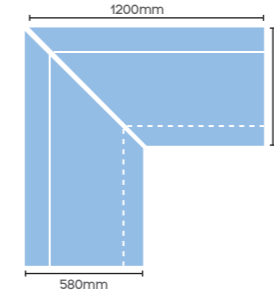

Lincoln

Product ID	Description	Overall Size
L0250	Lincoln Backrest Only	-
L0251	Lincoln Seat Only	-
L0260	Lincoln Base Only	-
L0255	Lincoln Complete Seat Section	1200 x 580 x 1000mm
L0225M	Lincoln Mitred Seat	1200 x 1200 x 1000mm
L0256H	Lincoln Electric Heated Complete Seat	1200 x 580 x 1000mm
L0262	Lincoln Radius Corner	750 x 750 x 1000mm
L0265 (LH)	Lincoln Return End Large (Left)	580 x 580 x 1000mm
L0266 (LH)	Lincoln Return End Small (Left)	580 x 580 x 1000mm
L0265 (RH)	Lincoln Return End Large (Right)	580 x 580 x 1000mm
L0266 (RH)	Lincoln Return End Small (Right)	580 x 580 x 1000mm
L0267	Lincoln Square Armrest	630 x 100 x 1000mm
L0268	Lincoln Round Armrest	630 x 100 x 1000mm

Complete Seat Section L0255

Mitred Seat L0255M

Radius Corner L0262

Return End Large (Left) L0265 (LH)

Return End Small (Left) L0266 (LH)

Square Armrest L0267

Return End Large (Right) L0265 (RH)

Return End Small (Right) L0266 (RH)