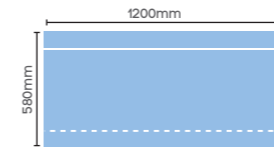

Lincoln

Product ID	Description	Overall Size
L0250	Lincoln Backrest Only	-
L0251	Lincoln Seat Only	-
L0260	Lincoln Base Only	-
L0255	Lincoln Complete Seat Section	1200 x 580 x 1000mm
L0225M	Lincoln Mitred Seat	1200 x 1200 x 1000mm
L0256H	Lincoln Electric Heated Complete Seat	1200 x 580 x 1000mm
L0262	Lincoln Radius Corner	750 x 750 x 1000mm
L0265 (LH)	Lincoln Return End Large (Left)	580 x 580 x 1000mm
L0266 (LH)	Lincoln Return End Small (Left)	580 x 580 x 1000mm
L0265 (RH)	Lincoln Return End Large (Right)	580 x 580 x 1000mm
L0266 (RH)	Lincoln Return End Small (Right)	580 x 580 x 1000mm
L0267	Lincoln Square Armrest	630 x 100 x 1000mm
L0268	Lincoln Round Armrest	630 x 100 x 1000mm

Complete Seat Section L0255

Mitred Seat L0255M

Radius Corner L0262

Return End Large (Left) L0265 (LH)

Return End Small (Left) L0266 (LH)

Square Armrest L0267

Return End Large (Right) L0265 (RH)

Return End Small (Right) L0266 (RH)