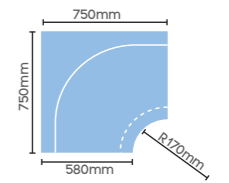

Lincoln

Product ID	Description	Overall Size
L0250	Lincoln Backrest Only	-
L0251	Lincoln Seat Only	-
L0260	Lincoln Base Only	-
L0255	Lincoln Complete Seat Section	1200 x 580 x 1000mm
L0225M	Lincoln Mitred Seat	1200 x 1200 x 1000mm
L0256H	Lincoln Electric Heated Complete Seat	1200 x 580 x 1000mm
L0262	Lincoln Radius Corner	750 x 750 x 1000mm
L0265 (LH)	Lincoln Return End Large (Left)	580 x 580 x 1000mm
L0266 (LH)	Lincoln Return End Small (Left)	580 x 580 x 1000mm
L0265 (RH)	Lincoln Return End Large (Right)	580 x 580 x 1000mm
L0266 (RH)	Lincoln Return End Small (Right)	580 x 580 x 1000mm
L0267	Lincoln Square Armrest	630 x 100 x 1000mm
L0268	Lincoln Round Armrest	630 x 100 x 1000mm

Complete Seat Section L0255

Mitred Seat L0255M

Radius Corner L0262

Return End Large (Left) L0265 (LH)

Return End Small (Left) L0266 (LH)

Square Armrest L0267

Return End Large (Right) L0265 (RH)

Return End Small (Right) L0266 (RH)