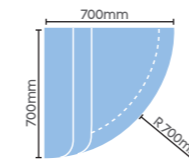

Sussex

Complete Seat Section L0145

Mitred Seat L0145M

Radius Corner L0162

Return End Large (Left) L0165 (LH)

Return End Small (Left) L0166 (LH)

Square Armrest L0167

Return End Large (Right) L0165

Return End Small (Right) L0166

Round Armrest L0168

Product ID	Description	Overall Size
L0140	Sussex Backrest Only	-
L0150	Sussex Seat Only	-
L0160	Sussex Base Only	-
L0145	Sussex Complete Seat Section	1200 x 700 x 990mm
L0145M	Sussex Mitred Seat	1200 x 1200 x 990mm
L0146H	Sussex Electric Heated Complete Seat	1200 x 700 x 990mm
L0162	Sussex Radius Corner	1000 x 1000 x 990mm
L0165 (LH)	Sussex Return End Large (Left)	700 x 700 x 990mm
L0166 (LH)	Sussex Return End Small (Left)	700 x 700 x 990mm
L0165 (RH)	Sussex Return End Large (Right)	700 x 700 x 990mm
L0166 (RH)	Sussex Return End Small (Right)	700 x 700 x 990mm
L0167	Sussex Square Armrest	750 x 100 x 990mm
L0168	Sussex Round Armrest	750 x 100 x 990mm