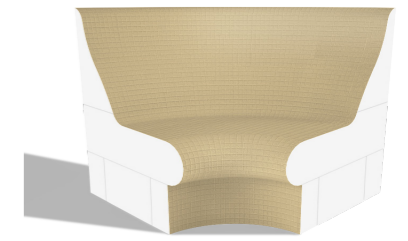

Sussex

Complete Seat Section L0145

Mitred Seat L0145M

Radius Corner L0162

Return End Large (Left) L0165 (LH)

Return End Small (Left) L0166 (LH)

Square Armrest L0167

Return End Large (Right) L0165

Return End Small (Right) L0166

Round Armrest L0168

Product ID	Description	Overall Size
L0140	Sussex Backrest Only	-
L0150	Sussex Seat Only	-
L0160	Sussex Base Only	-
L0145	Sussex Complete Seat Section	1200 x 700 x 990mm
L0145M	Sussex Mitred Seat	1200 x 1200 x 990mm
L0146H	Sussex Electric Heated Complete Seat	1200 x 700 x 990mm
L0162	Sussex Radius Corner	1000 x 1000 x 990mm
L0165 (LH)	Sussex Return End Large (Left)	700 x 700 x 990mm
L0166 (LH)	Sussex Return End Small (Left)	700 x 700 x 990mm
L0165 (RH)	Sussex Return End Large (Right)	700 x 700 x 990mm
L0166 (RH)	Sussex Return End Small (Right)	700 x 700 x 990mm
L0167	Sussex Square Armrest	750 x 100 x 990mm
L0168	Sussex Round Armrest	750 x 100 x 990mm