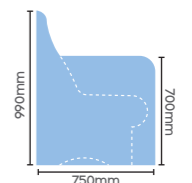

Sussex

Complete Seat Section L0145

Mitred Seat L0145M

Radius Corner L0162

Return End Large (Left) L0165 (LH)

Return End Small (Left) L0166 (LH)

Square Armrest L0167

Return End Large (Right) L0165

Return End Small (Right) L0166

Round Armrest L0168

Product ID	Description	Overall Size
L0140	Sussex Backrest Only	-
L0150	Sussex Seat Only	-
L0160	Sussex Base Only	-
L0145	Sussex Complete Seat Section	1200 x 700 x 990mm
L0145M	Sussex Mitred Seat	1200 x 1200 x 990mm
L0146H	Sussex Electric Heated Complete Seat	1200 x 700 x 990mm
L0162	Sussex Radius Corner	1000 x 1000 x 990mm
L0165 (LH)	Sussex Return End Large (Left)	700 x 700 x 990mm
L0166 (LH)	Sussex Return End Small (Left)	700 x 700 x 990mm
L0165 (RH)	Sussex Return End Large (Right)	700 x 700 x 990mm
L0166 (RH)	Sussex Return End Small (Right)	700 x 700 x 990mm
L0167	Sussex Square Armrest	750 x 100 x 990mm
L0168	Sussex Round Armrest	750 x 100 x 990mm