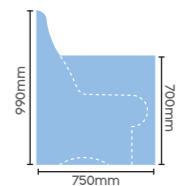

Sussex

Complete Seat Section L0145

Mitred Seat L0145M

Radius Corner L0162

Return End Large (Left) L0165 (LH)

Return End Small (Left) L0166 (LH)

Square Armrest L0167

Return End Large (Right) L0165

Return End Small (Right) L0166

Round Armrest L0168

Product ID	Description	Overall Size
L0140	Sussex Backrest Only	-
L0150	Sussex Seat Only	-
L0160	Sussex Base Only	-
L0145	Sussex Complete Seat Section	1200 x 700 x 990mm
L0145M	Sussex Mitred Seat	1200 x 1200 x 990mm
L0146H	Sussex Electric Heated Complete Seat	1200 x 700 x 990mm
L0162	Sussex Radius Corner	1000 x 1000 x 990mm
L0165 (LH)	Sussex Return End Large (Left)	700 x 700 x 990mm
L0166 (LH)	Sussex Return End Small (Left)	700 x 700 x 990mm
L0165 (RH)	Sussex Return End Large (Right)	700 x 700 x 990mm
L0166 (RH)	Sussex Return End Small (Right)	700 x 700 x 990mm
L0167	Sussex Square Armrest	750 x 100 x 990mm
L0168	Sussex Round Armrest	750 x 100 x 990mm