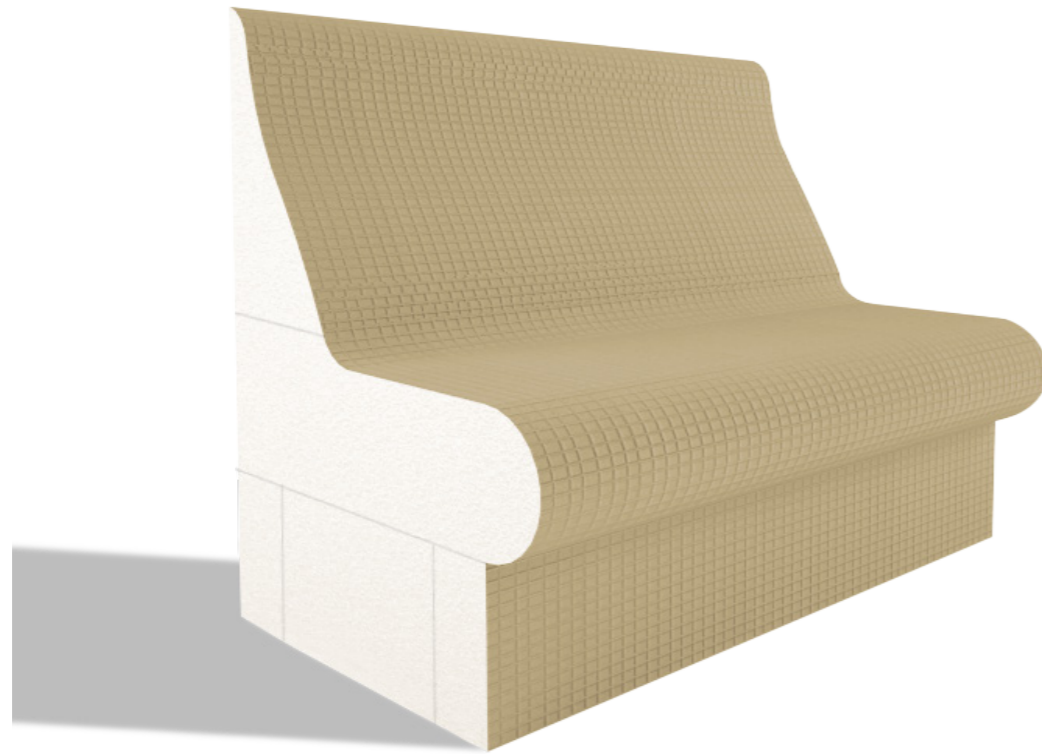

Sussex

Complete Seat Section L0145

Mitred Seat L0145M

Radius Corner L0162

Return End Large (Left) L0165 (LH)

Return End Small (Left) L0166 (LH)

Square Armrest L0167

Return End Large (Right) L0165

Return End Small (Right) L0166

Round Armrest L0168

Product ID	Description	Overall Size
L0140	Sussex Backrest Only	-
L0150	Sussex Seat Only	-
L0160	Sussex Base Only	-
L0145	Sussex Complete Seat Section	1200 x 700 x 990mm
L0145M	Sussex Mitred Seat	1200 x 1200 x 990mm
L0146H	Sussex Electric Heated Complete Seat	1200 x 700 x 990mm
L0162	Sussex Radius Corner	1000 x 1000 x 990mm
L0165 (LH)	Sussex Return End Large (Left)	700 x 700 x 990mm
L0166 (LH)	Sussex Return End Small (Left)	700 x 700 x 990mm
L0165 (RH)	Sussex Return End Large (Right)	700 x 700 x 990mm
L0166 (RH)	Sussex Return End Small (Right)	700 x 700 x 990mm
L0167	Sussex Square Armrest	750 x 100 x 990mm
L0168	Sussex Round Armrest	750 x 100 x 990mm