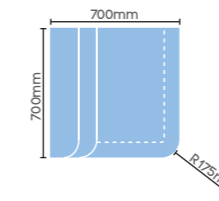

Sussex

Complete Seat Section L0145

Mitred Seat L0145M

Radius Corner L0162

Return End Large (Left) L0165 (LH)

Return End Small (Left) L0166 (LH)

Square Armrest L0167

Return End Large (Right) L0165

Return End Small (Right) L0166

Round Armrest L0168

Product ID	Description	Overall Size
L0140	Sussex Backrest Only	-
L0150	Sussex Seat Only	-
L0160	Sussex Base Only	-
L0145	Sussex Complete Seat Section	1200 x 700 x 990mm
L0145M	Sussex Mitred Seat	1200 x 1200 x 990mm
L0146H	Sussex Electric Heated Complete Seat	1200 x 700 x 990mm
L0162	Sussex Radius Corner	1000 x 1000 x 990mm
L0165 (LH)	Sussex Return End Large (Left)	700 x 700 x 990mm
L0166 (LH)	Sussex Return End Small (Left)	700 x 700 x 990mm
L0165 (RH)	Sussex Return End Large (Right)	700 x 700 x 990mm
L0166 (RH)	Sussex Return End Small (Right)	700 x 700 x 990mm
L0167	Sussex Square Armrest	750 x 100 x 990mm
L0168	Sussex Round Armrest	750 x 100 x 990mm