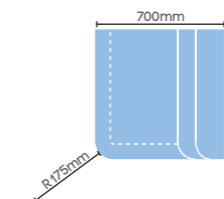

Sussex

Complete Seat Section L0145

Mitred Seat L0145M

Radius Corner L0162

Return End Large (Left) L0165 (LH)

Return End Small (Left) L0166 (LH)

Square Armrest L0167

Return End Large (Right) L0165

Return End Small (Right) L0166

Round Armrest L0168

Product ID	Description	Overall Size
L0140	Sussex Backrest Only	-
L0150	Sussex Seat Only	-
L0160	Sussex Base Only	-
L0145	Sussex Complete Seat Section	1200 x 700 x 990mm
L0145M	Sussex Mitred Seat	1200 x 1200 x 990mm
L0146H	Sussex Electric Heated Complete Seat	1200 x 700 x 990mm
L0162	Sussex Radius Corner	1000 x 1000 x 990mm
L0165 (LH)	Sussex Return End Large (Left)	700 x 700 x 990mm
L0166 (LH)	Sussex Return End Small (Left)	700 x 700 x 990mm
L0165 (RH)	Sussex Return End Large (Right)	700 x 700 x 990mm
L0166 (RH)	Sussex Return End Small (Right)	700 x 700 x 990mm
L0167	Sussex Square Armrest	750 x 100 x 990mm
L0168	Sussex Round Armrest	750 x 100 x 990mm