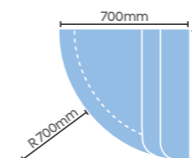

Sussex

Complete Seat Section L0145

Mitred Seat L0145M

Radius Corner L0162

Return End Large (Left) L0165 (LH)

Return End Small (Left) L0166 (LH)

Square Armrest L0167

Return End Large (Right) L0165

Return End Small (Right) L0166

Round Armrest L0168

Product ID	Description	Overall Size
L0140	Sussex Backrest Only	-
L0150	Sussex Seat Only	-
L0160	Sussex Base Only	-
L0145	Sussex Complete Seat Section	1200 x 700 x 990mm
L0145M	Sussex Mitred Seat	1200 x 1200 x 990mm
L0146H	Sussex Electric Heated Complete Seat	1200 x 700 x 990mm
L0162	Sussex Radius Corner	1000 x 1000 x 990mm
L0165 (LH)	Sussex Return End Large (Left)	700 x 700 x 990mm
L0166 (LH)	Sussex Return End Small (Left)	700 x 700 x 990mm
L0165 (RH)	Sussex Return End Large (Right)	700 x 700 x 990mm
L0166 (RH)	Sussex Return End Small (Right)	700 x 700 x 990mm
L0167	Sussex Square Armrest	750 x 100 x 990mm
L0168	Sussex Round Armrest	750 x 100 x 990mm