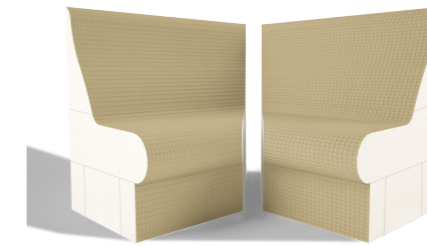

Sussex

Complete Seat Section L0145

Mitred Seat L0145M

Radius Corner L0162

Return End Large (Left) L0165 (LH)

Return End Small (Left) L0166 (LH)

Square Armrest L0167

Return End Large (Right) L0165

Return End Small (Right) L0166

Round Armrest L0168

Product ID	Description	Overall Size
L0140	Sussex Backrest Only	-
L0150	Sussex Seat Only	-
L0160	Sussex Base Only	-
L0145	Sussex Complete Seat Section	1200 x 700 x 990mm
L0145M	Sussex Mitred Seat	1200 x 1200 x 990mm
L0146H	Sussex Electric Heated Complete Seat	1200 x 700 x 990mm
L0162	Sussex Radius Corner	1000 x 1000 x 990mm
L0165 (LH)	Sussex Return End Large (Left)	700 x 700 x 990mm
L0166 (LH)	Sussex Return End Small (Left)	700 x 700 x 990mm
L0165 (RH)	Sussex Return End Large (Right)	700 x 700 x 990mm
L0166 (RH)	Sussex Return End Small (Right)	700 x 700 x 990mm
L0167	Sussex Square Armrest	750 x 100 x 990mm
L0168	Sussex Round Armrest	750 x 100 x 990mm