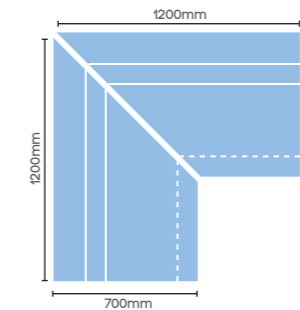

Sussex

Complete Seat Section L0145

Mitred Seat L0145M

Radius Corner L0162

Return End Large (Left) L0165 (LH)

Return End Small (Left) L0166 (LH)

Square Armrest L0167

Return End Large (Right) L0165

Return End Small (Right) L0166

Round Armrest L0168

Product ID	Description	Overall Size
L0140	Sussex Backrest Only	-
L0150	Sussex Seat Only	-
L0160	Sussex Base Only	-
L0145	Sussex Complete Seat Section	1200 x 700 x 990mm
L0145M	Sussex Mitred Seat	1200 x 1200 x 990mm
L0146H	Sussex Electric Heated Complete Seat	1200 x 700 x 990mm
L0162	Sussex Radius Corner	1000 x 1000 x 990mm
L0165 (LH)	Sussex Return End Large (Left)	700 x 700 x 990mm
L0166 (LH)	Sussex Return End Small (Left)	700 x 700 x 990mm
L0165 (RH)	Sussex Return End Large (Right)	700 x 700 x 990mm
L0166 (RH)	Sussex Return End Small (Right)	700 x 700 x 990mm
L0167	Sussex Square Armrest	750 x 100 x 990mm
L0168	Sussex Round Armrest	750 x 100 x 990mm