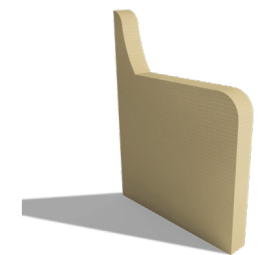

Sussex

Complete Seat Section L0145

Mitred Seat L0145M

Radius Corner L0162

Return End Large (Left) L0165 (LH)

Return End Small (Left) L0166 (LH)

Square Armrest L0167

Return End Large (Right) L0165

Return End Small (Right) L0166

Round Armrest L0168

Product ID	Description	Overall Size
L0140	Sussex Backrest Only	-
L0150	Sussex Seat Only	-
L0160	Sussex Base Only	-
L0145	Sussex Complete Seat Section	1200 x 700 x 990mm
L0145M	Sussex Mitred Seat	1200 x 1200 x 990mm
L0146H	Sussex Electric Heated Complete Seat	1200 x 700 x 990mm
L0162	Sussex Radius Corner	1000 x 1000 x 990mm
L0165 (LH)	Sussex Return End Large (Left)	700 x 700 x 990mm
L0166 (LH)	Sussex Return End Small (Left)	700 x 700 x 990mm
L0165 (RH)	Sussex Return End Large (Right)	700 x 700 x 990mm
L0166 (RH)	Sussex Return End Small (Right)	700 x 700 x 990mm
L0167	Sussex Square Armrest	750 x 100 x 990mm
L0168	Sussex Round Armrest	750 x 100 x 990mm