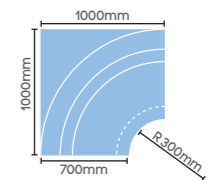

Sussex

Complete Seat Section L0145

Mitred Seat L0145M

Radius Corner L0162

Return End Large (Left) L0165 (LH)

Return End Small (Left) L0166 (LH)

Square Armrest L0167

Return End Large (Right) L0165

Return End Small (Right) L0166

Round Armrest L0168

Product ID	Description	Overall Size
L0140	Sussex Backrest Only	-
L0150	Sussex Seat Only	-
L0160	Sussex Base Only	-
L0145	Sussex Complete Seat Section	1200 x 700 x 990mm
L0145M	Sussex Mitred Seat	1200 x 1200 x 990mm
L0146H	Sussex Electric Heated Complete Seat	1200 x 700 x 990mm
L0162	Sussex Radius Corner	1000 x 1000 x 990mm
L0165 (LH)	Sussex Return End Large (Left)	700 x 700 x 990mm
L0166 (LH)	Sussex Return End Small (Left)	700 x 700 x 990mm
L0165 (RH)	Sussex Return End Large (Right)	700 x 700 x 990mm
L0166 (RH)	Sussex Return End Small (Right)	700 x 700 x 990mm
L0167	Sussex Square Armrest	750 x 100 x 990mm
L0168	Sussex Round Armrest	750 x 100 x 990mm