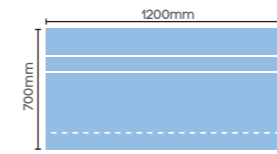

Sussex

Complete Seat Section L0145

Mitred Seat L0145M

Radius Corner L0162

Return End Large (Left) L0165 (LH)

Return End Small (Left) L0166 (LH)

Square Armrest L0167

Return End Large (Right) L0165

Return End Small (Right) L0166

Round Armrest L0168

Product ID	Description	Overall Size
L0140	Sussex Backrest Only	-
L0150	Sussex Seat Only	-
L0160	Sussex Base Only	-
L0145	Sussex Complete Seat Section	1200 x 700 x 990mm
L0145M	Sussex Mitred Seat	1200 x 1200 x 990mm
L0146H	Sussex Electric Heated Complete Seat	1200 x 700 x 990mm
L0162	Sussex Radius Corner	1000 x 1000 x 990mm
L0165 (LH)	Sussex Return End Large (Left)	700 x 700 x 990mm
L0166 (LH)	Sussex Return End Small (Left)	700 x 700 x 990mm
L0165 (RH)	Sussex Return End Large (Right)	700 x 700 x 990mm
L0166 (RH)	Sussex Return End Small (Right)	700 x 700 x 990mm
L0167	Sussex Square Armrest	750 x 100 x 990mm
L0168	Sussex Round Armrest	750 x 100 x 990mm