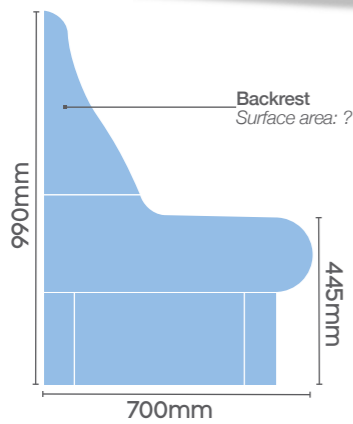

Sussex

Complete Seat Section L0145

Mitred Seat L0145M

Radius Corner L0162

Return End Large (Left) L0165 (LH)

Return End Small (Left) L0166 (LH)

Square Armrest L0167

Return End Large (Right) L0165

Return End Small (Right) L0166

Round Armrest L0168

Product ID	Description	Overall Size
L0140	Sussex Backrest Only	-
L0150	Sussex Seat Only	-
L0160	Sussex Base Only	-
L0145	Sussex Complete Seat Section	1200 x 700 x 990mm
L0145M	Sussex Mitred Seat	1200 x 1200 x 990mm
L0146H	Sussex Electric Heated Complete Seat	1200 x 700 x 990mm
L0162	Sussex Radius Corner	1000 x 1000 x 990mm
L0165 (LH)	Sussex Return End Large (Left)	700 x 700 x 990mm
L0166 (LH)	Sussex Return End Small (Left)	700 x 700 x 990mm
L0165 (RH)	Sussex Return End Large (Right)	700 x 700 x 990mm
L0166 (RH)	Sussex Return End Small (Right)	700 x 700 x 990mm
L0167	Sussex Square Armrest	750 x 100 x 990mm
L0168	Sussex Round Armrest	750 x 100 x 990mm